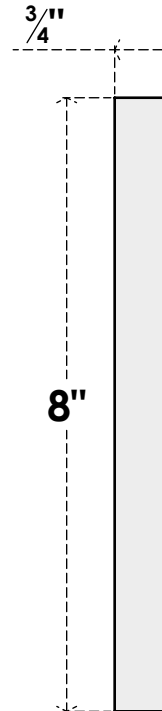

ROSP080X080X075SDG09

8"W X 8"H X 3/4"P STANDARD SEDGWICK FLOWER ROSETTE WITH SQUARE EDGE,
ARCHITECTURAL GRADE PVC

FRONT

SIDE

EKENA MILLWORK
2300 WEST MAIN ST.
CLARKSVILLE, TX 75426
TOLL FREE: 866-607-0453
WWW.EKENAMILLWORK.COM

NOTES

1. INSTALLATION TO BE COMPLETED IN ACCORDANCE WITH MANUFACTURER'S SPECIFICATIONS.
2. DRAWING MAY NOT BE TO SCALE
3. THIS DRAWING IS INTENDED FOR DESIGN AND PLANNING PURPOSES ONLY.
4. ALL INFORMATION CONTAINED HEREIN WAS CURRENT AT THE TIME OF DEVELOPMENT BUT MUST BE REVIEWED AND APPROVED BY THE PRODUCT MANUFACTURER TO BE CONSIDERED ACCURATE.
5. ARCHITECTURAL GRADE PVC PRODUCTS ARE MADE FROM EXPANDED CELLULAR PVC AND COME NATURALLY WHITE BUT MAY BE PAINTED