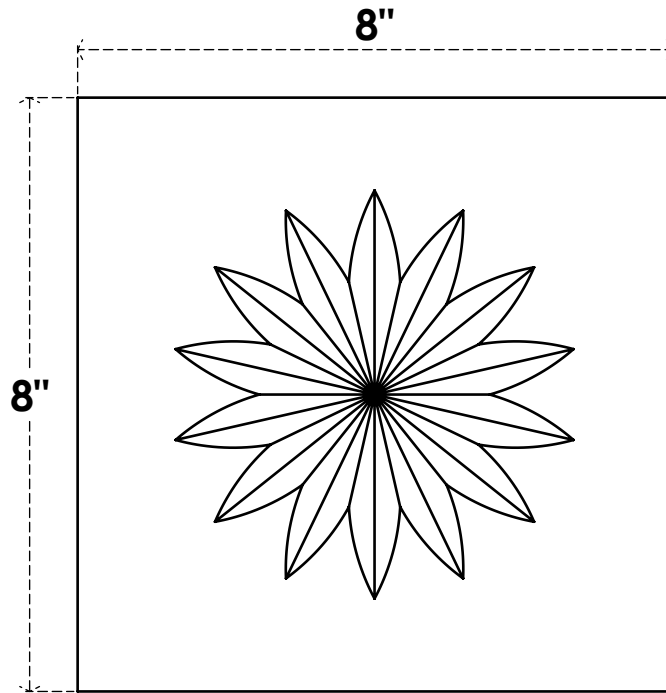

ROSP080X080X075SDG09

8"W X 8"H X 3/4"P STANDARD SEDGWICK FLOWER ROSETTE WITH SQUARE EDGE,
ARCHITECTURAL GRADE PVC

FRONT

SIDE

EKENA MILLWORK
2300 WEST MAIN ST.
CLARKSVILLE, TX 75426
TOLL FREE: 866-607-0453
WWW.EKENAMILLWORK.COM